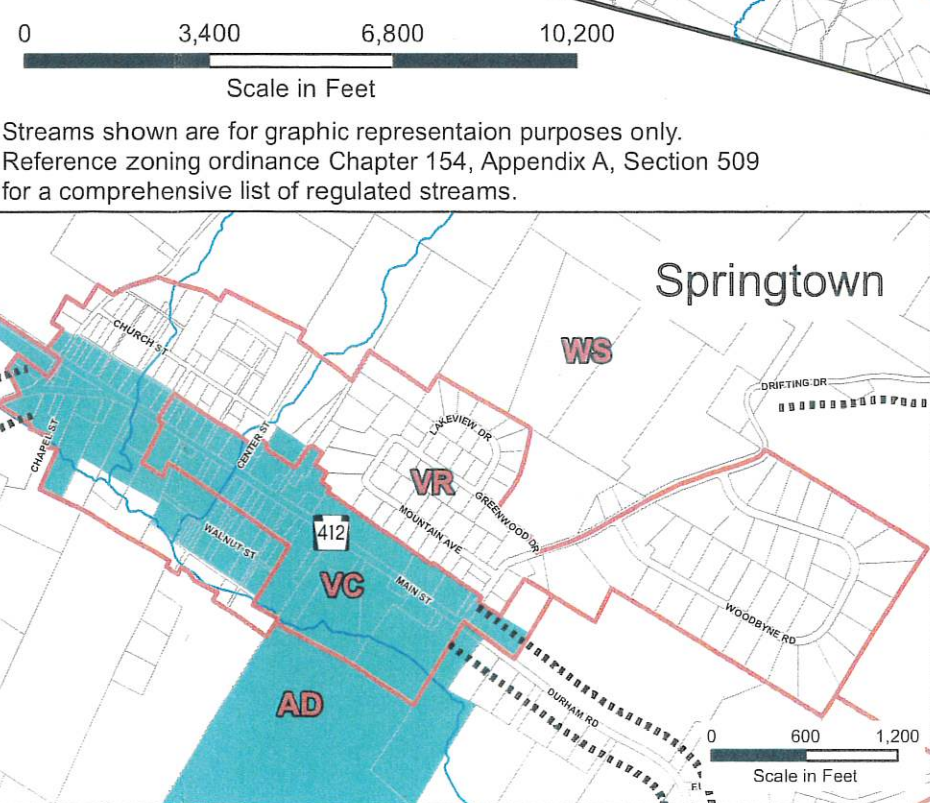

EXHIBIT C, 11/21/19

Springfield Township Bucks County, Pennsylvania ZONING MAP

Rev	Date	Ordinance	Description
0	10/2/2007		Original with adoption
1			Remove floodway; Add road names

Attested as the Official Zoning Map of Springfield Township: _____
Township Secretary

Streams shown are for graphic representation purposes only.
Reference zoning ordinance Chapter 154, Appendix A, Section 509
for a comprehensive list of regulated streams.

- WS Watershed District
- AD Agriculture District
- RP Resource Protection
- RR Rural Residential
- DD Development District
- VR Village Residential
- VC Village Commercial
- PI Planned Industrial
- HC Highway Commercial
- ▬▬▬▬▬ Scenic Road
- ▬▬▬▬▬ Streams
- Springtown Historic District

Source: Zoning - Bucks County Planning Commission, 2018
Parcels - Bucks County Board of Assessment, 2018