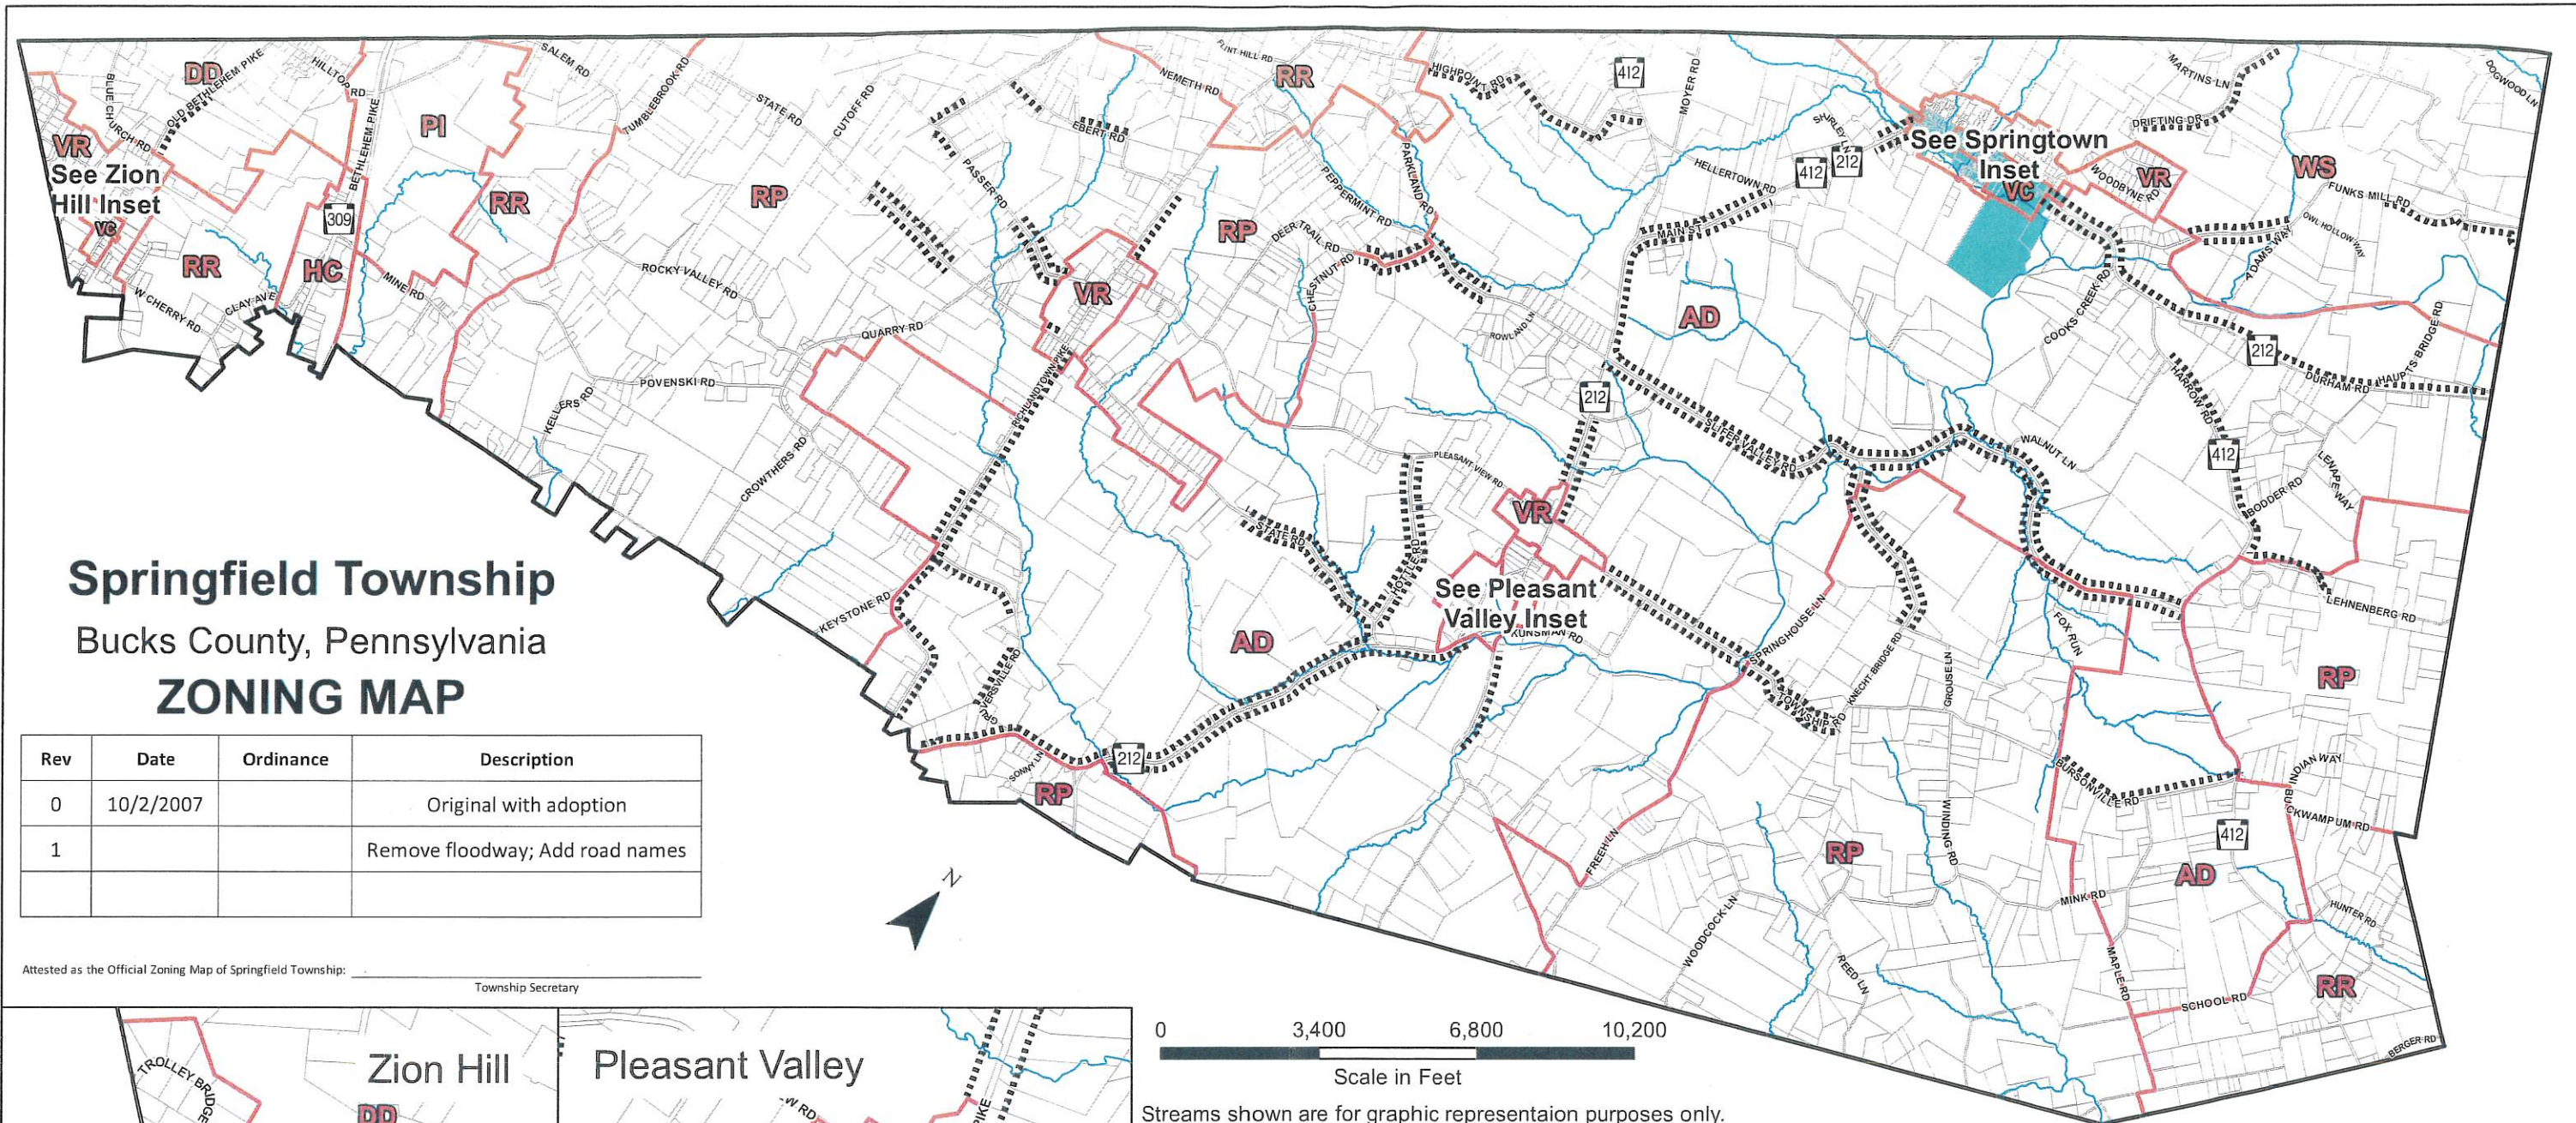

EXHIBIT C, 11/21/19

Springfield Township Bucks County, Pennsylvania ZONING MAP

Rev	Date	Ordinance	Description
0	10/2/2007		Original with adoption
1			Remove floodway; Add road names

Attested as the Official Zoning Map of Springfield Township: _____
Township Secretary

Streams shown are for graphic representation purposes only.
Reference zoning ordinance Chapter 154, Appendix A, Section 509
for a comprehensive list of regulated streams.

- WS Watershed District
- AD Agriculture District
- RP Resource Protection
- RR Rural Residential
- DD Development District
- VR Village Residential
- VC Village Commercial
- PI Planned Industrial
- HC Highway Commercial
- ▬▬▬▬▬ Scenic Road
- ▬▬▬▬▬ Streams
- Springtown Historic District

Source: Zoning - Bucks County Planning Commission, 2018
Parcels - Bucks County Board of Assessment, 2018