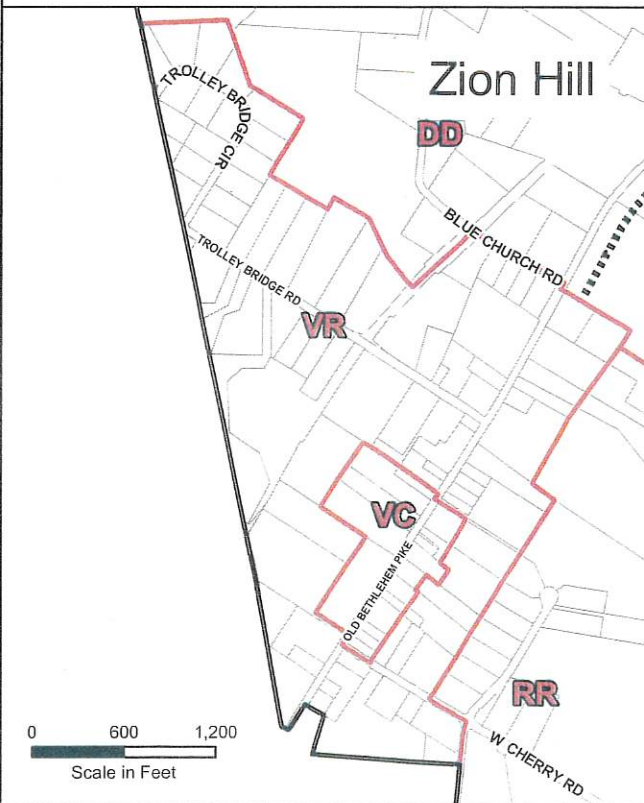

EXHIBIT C, 11/21/19

Springfield Township Bucks County, Pennsylvania ZONING MAP

Rev	Date	Ordinance	Description
0	10/2/2007		Original with adoption
1			Remove floodway; Add road names

Attested as the Official Zoning Map of Springfield Township: _____
Township Secretary

Streams shown are for graphic representation purposes only.
Reference zoning ordinance Chapter 154, Appendix A, Section 509
for a comprehensive list of regulated streams.

- WS Watershed District
- AD Agriculture District
- RP Resource Protection
- RR Rural Residential
- DD Development District
- VR Village Residential
- VC Village Commercial
- PI Planned Industrial
- HC Highway Commercial
- ▬▬▬▬▬ Scenic Road
- ▬▬▬▬▬ Streams
- Springtown Historic District

Source: Zoning - Bucks County Planning Commission, 2018
Parcels - Bucks County Board of Assessment, 2018