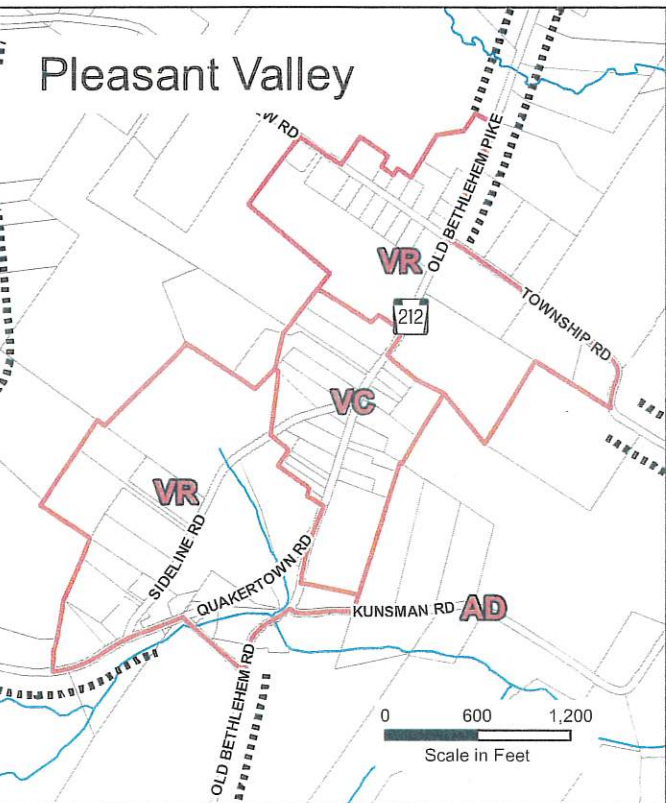

EXHIBIT C, 11/21/19

Springfield Township Bucks County, Pennsylvania ZONING MAP

Rev	Date	Ordinance	Description
0	10/2/2007		Original with adoption
1			Remove floodway; Add road names

Attested as the Official Zoning Map of Springfield Township: _____
Township Secretary

Streams shown are for graphic representation purposes only.
Reference zoning ordinance Chapter 154, Appendix A, Section 509
for a comprehensive list of regulated streams.

- WS Watershed District
- AD Agriculture District
- RP Resource Protection
- RR Rural Residential
- DD Development District
- VR Village Residential
- VC Village Commercial
- PI Planned Industrial
- HC Highway Commercial
- ▬▬▬▬▬ Scenic Road
- ▬▬▬▬▬ Streams
- Springtown Historic District